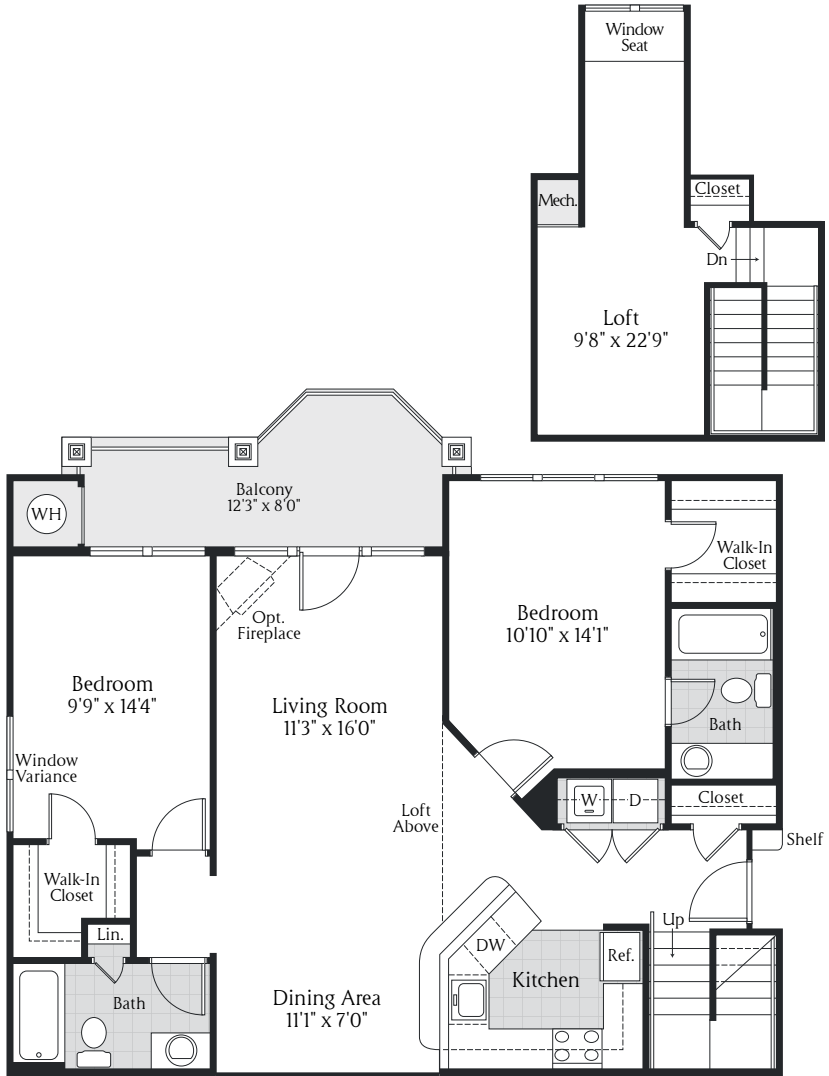

## The Willow

2 Bedrooms, 2 Bathrooms, Loft  
1,405 square feet

---

Rent

---

Apartment Number

---

Date Available

---

43170 Thistledown Terrace  
Ashburn, VA 20148

---

(866) 977-2486

ArborsAtBroadlands.com

Floor plans are artist's renderings and actual plans may be different.  
All room dimensions are approximations only.