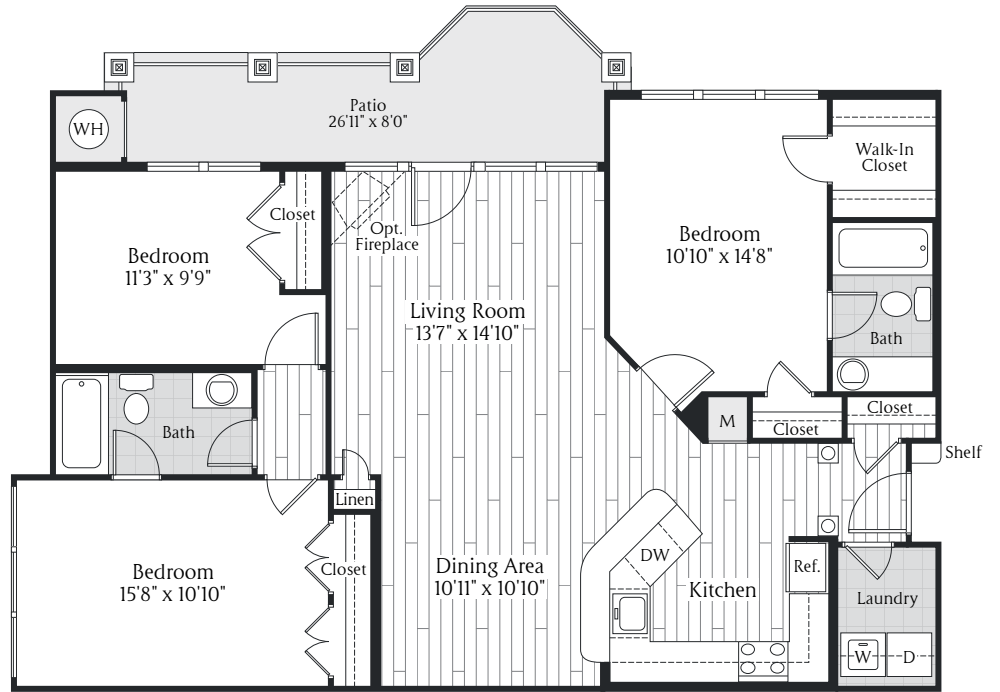

JEFFERSON
ARBORS AT BROADLANDS

The Magnolia

3 Bedrooms, 2 Bathrooms
1,397 square feet

Rent

Apartment Number

Date Available

Plank flooring on 1st floor.
Wall-to-wall carpet on upper floors.

43170 Thistledown Terrace
Ashburn, VA 20148

(866) 977-2486

ArborsAtBroadlands.com

Floor plans are artist's renderings and actual plans may be different.
All room dimensions are approximations only.