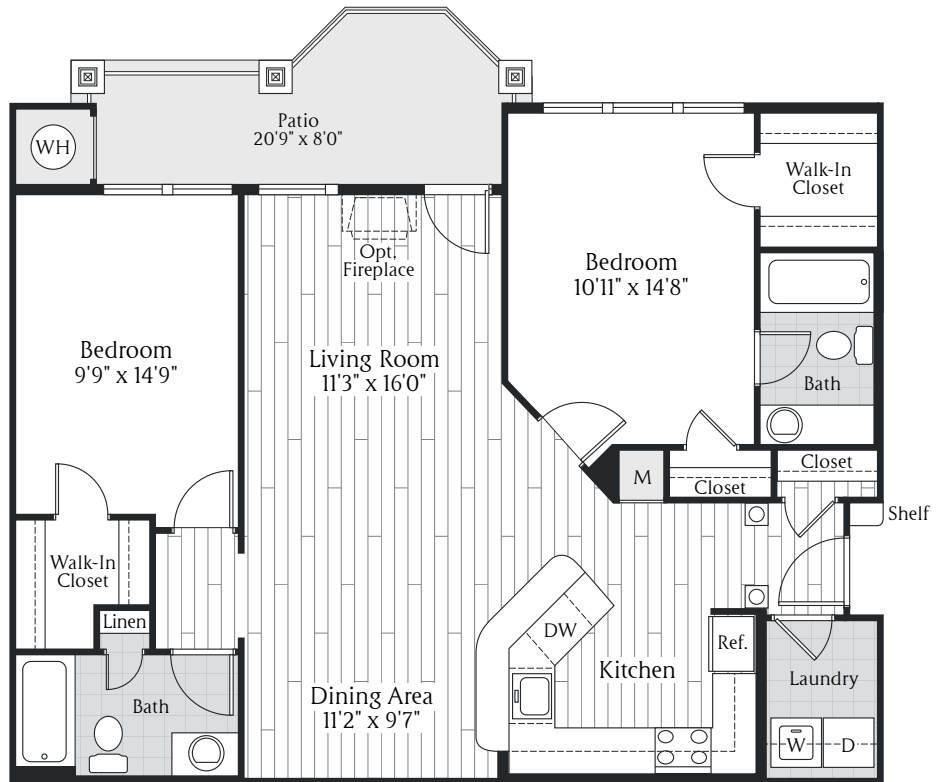

JEFFERSON
ARBORS AT BROADLANDS

The Dogwood

2 Bedrooms, 2 Bathrooms
1,188 square feet

Rent

Apartment Number

Date Available

Plank flooring on 1st floor.
Wall-to-wall carpet on upper floors.

43170 Thistledown Terrace
Ashburn, VA 20148

(866) 977-2486

ArborsAtBroadlands.com

Floor plans are artist's renderings and actual plans may be different.
All room dimensions are approximations only.