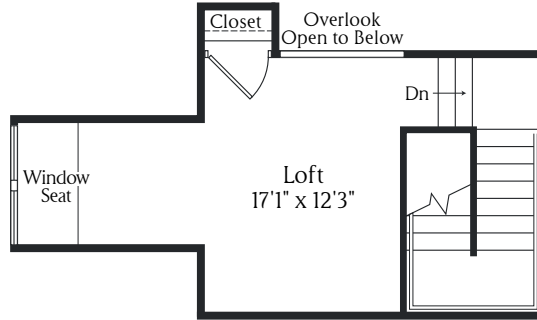

## The Cypress

1 Bedroom, 1 Bathroom, Loft  
1,066 square feet

Rent

Apartment Number

Date Available

43170 Thistledown Terrace  
Ashburn, VA 20148

(866) 977-2486

ArborsAtBroadlands.com

Floor plans are artist's renderings and actual plans may be different.  
All room dimensions are approximations only.