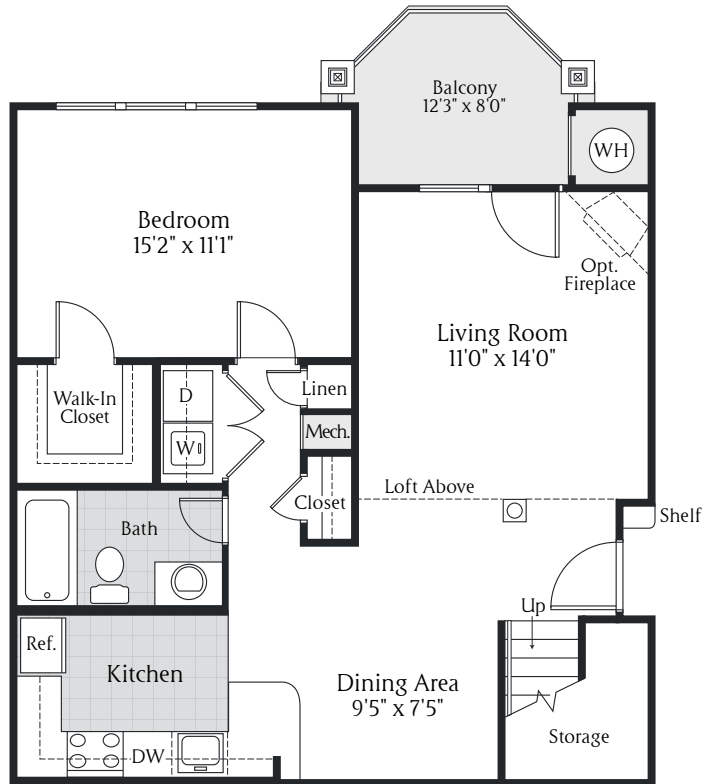

## The Cypress

1 Bedroom, 1 Bathroom, Loft  
1,066 square feet

Rent

Apartment Number

Date Available

43170 Thistledown Terrace  
Ashburn, VA 20148

(866) 977-2486

ArborsAtBroadlands.com

Floor plans are artist's renderings and actual plans may be different.  
All room dimensions are approximations only.